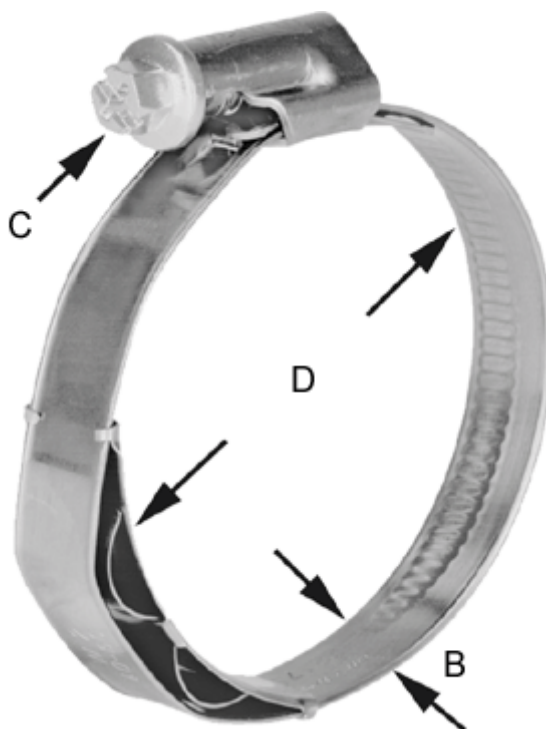

Article number: 021377708100

Description: Worm Drive Hose Clip with spring insert
TORRO WF 90-110/12 C7 W3

Measures

C (screw type) =	C7
Diameter D =	90-110
Width B =	12